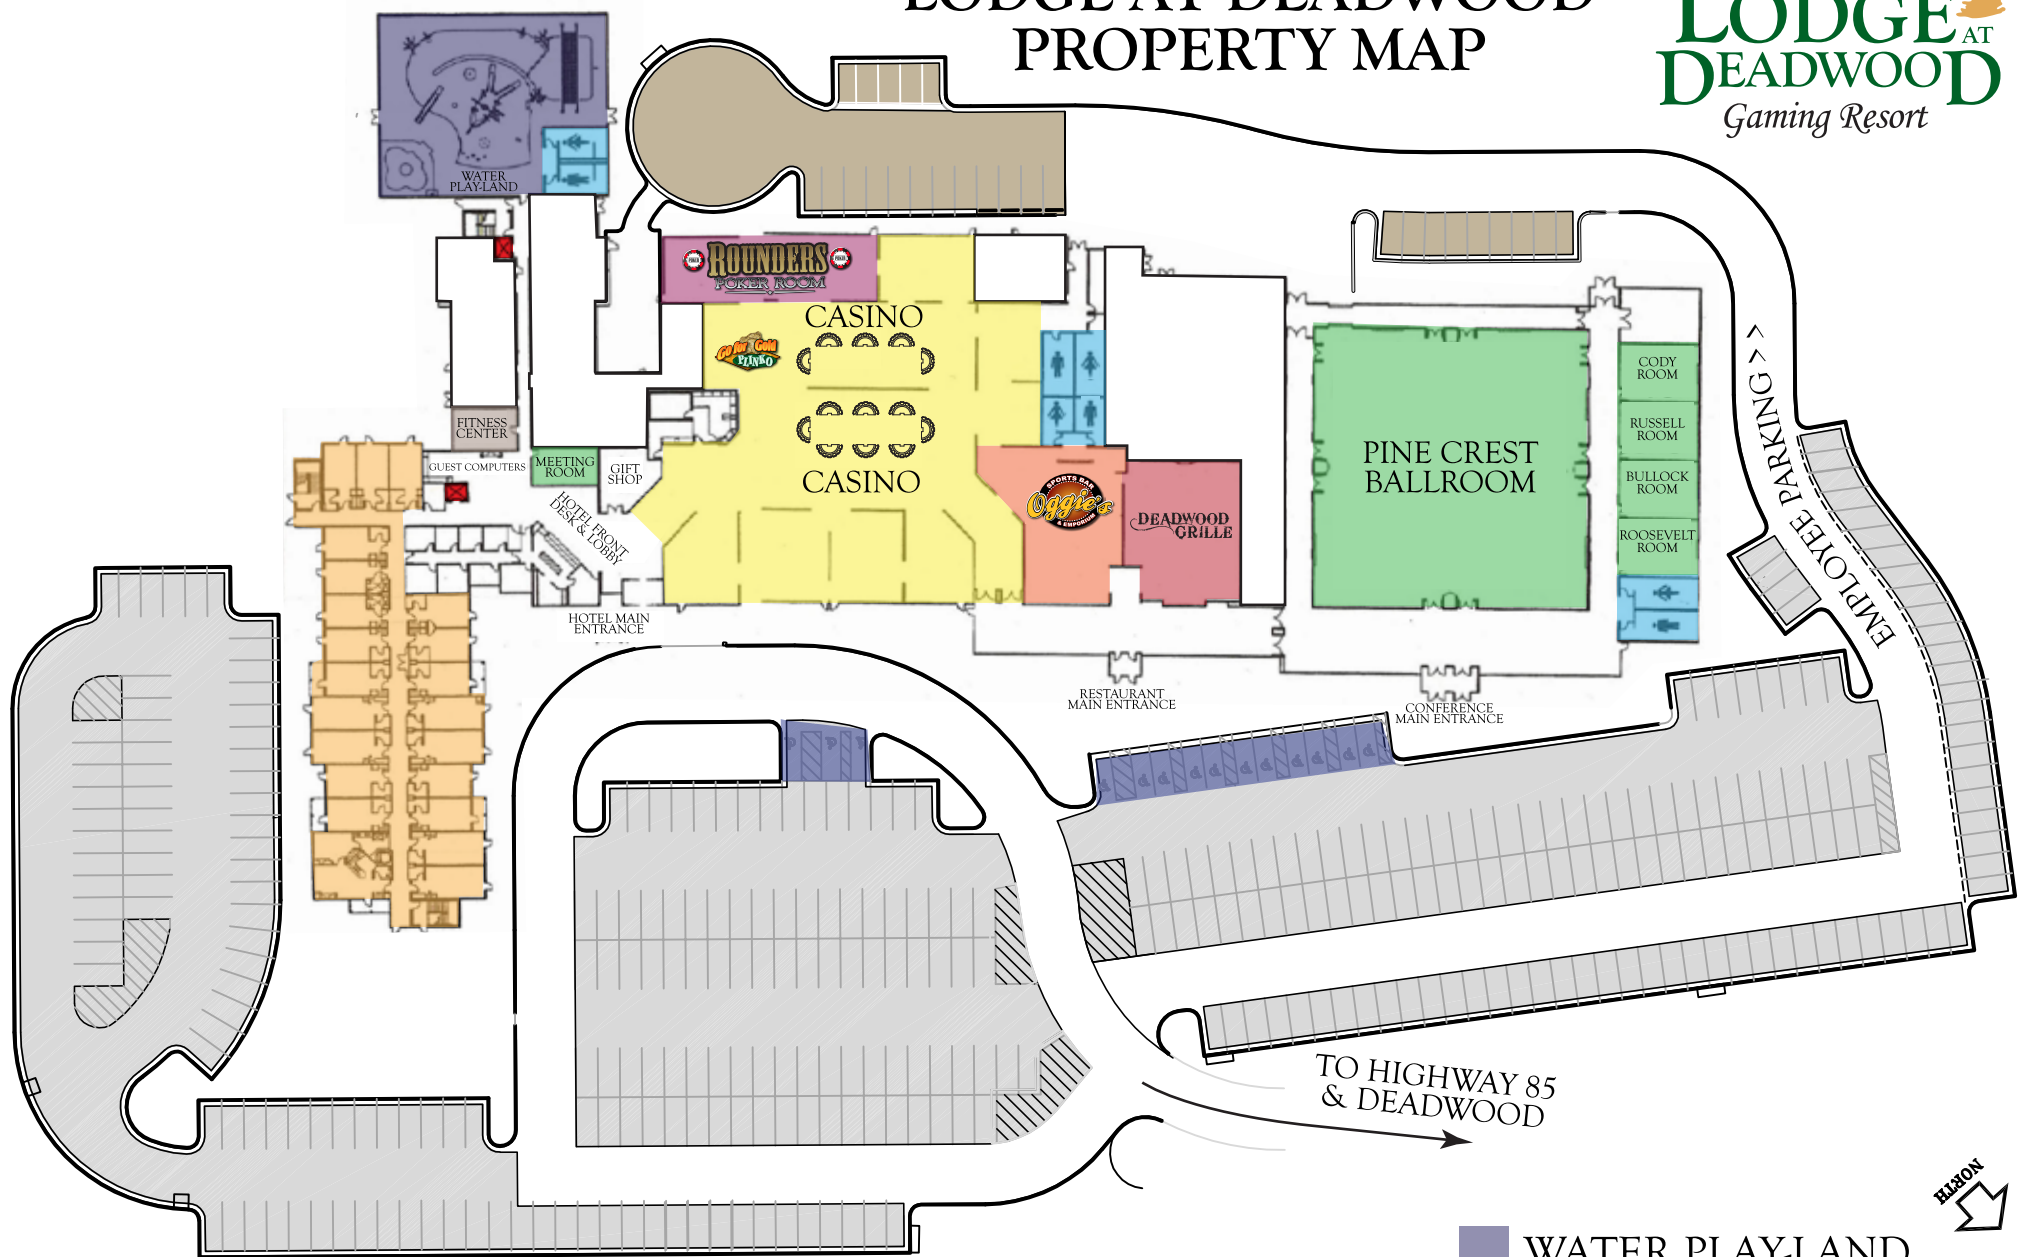

LODGE AT DEADWOOD PROPERTY MAP

- | | | | |
|--|--|--|--|
|  HOTEL |  RESTROOMS |  CONFERENCE AREAS |  WATER PLAY-LAND |
|  POKER |  DEADWOOD GRILLE |  FITNESS CENTER |  EMPLOYEE PARKING |
|  CASINO |  OGGIE'S SPORTS BAR |  PARKING |  ELEVATORS |